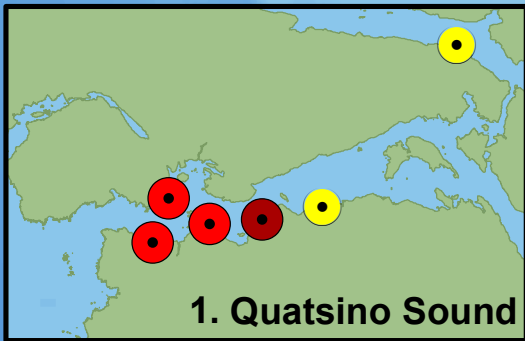

Alaska
Prince Rupert

Haida
Gwaii

British Columbia

BC Salmon Farm Status

 Licensed Salmon Farms

Farms Over Sea Lice Threshold *

 3.2 - 4.1  7.5 - 12.3

 4.2 - 7.4  12.4 - 27.3

* > 3.0 motile lice during April-June, 2015.
The highest recorded count of motile lice during that time (recorded by industry or DFO) was used to classify the farms.

Data: Fisheries and Oceans Canada,
Province of BC

0 50 100 150 200
 km

Pacific Ocean