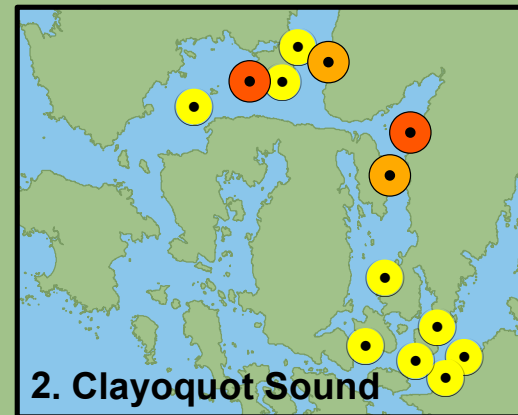

Alaska
Prince Rupert

Haida
Gwaii

British Columbia

BC Salmon Farm Status

 Licensed Salmon Farms

Farms Over Sea Lice Threshold *

 3.2 - 4.1  7.5 - 12.3

 4.2 - 7.4  12.4 - 27.3

* > 3.0 motile lice during April-June, 2015.
The highest recorded count of motile lice during that time (recorded by industry or DFO) was used to classify the farms.

Data: Fisheries and Oceans Canada,
Province of BC

0 50 100 150 200
 km

Pacific Ocean